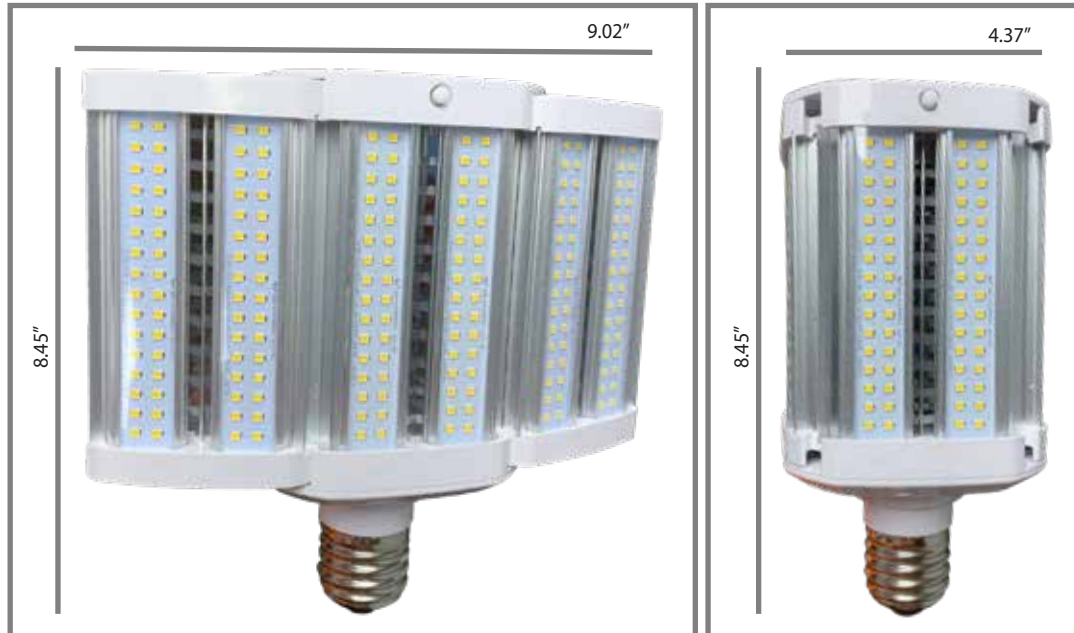

specifications

Consumption	Voltage	CRI	Lens	Heat Sink	L70 hours	Surge Protection	Ambient Temp (F)	Power Factor	UL listing	THC	Beam Angle	Enclosed Fixture Rated
80 W	100 - 277 V ⚡	> 80	clear polycarbonate	aluminum	50,000	4 KV built-in	-40° - 113°	> 0.9	wet location	< 20%	180°	yes

select your lamp

Part Number	Color Temp	Base	Lumen Output	Efficacy
GI-SAL-C400-UL4	5000K	EX39	11,200	140 lm / W

other

Dimensions	Warranty	Gross Weight	Case QTY
8.74" (L) x 4.37" (D)	6 years	3.53 lbs	6 pcs

add your accessories*

Accessories Part Number	Description
1. GI-ACC-MBMS	motion sensor
2. GI-ACC-MBPC	photocell
3. GI-ACC-MBWF	wifi sensor
4. GI-ACC-MBDC	dimming connector

*optional

Features

- ▶ Waterproof and flame retardant casing
- ▶ 50,000 hour LED lifespan based on IES LM-80 results and TM-21 calculations
- ▶ Shatterproof
- ▶ Foldable wings and rotateable base