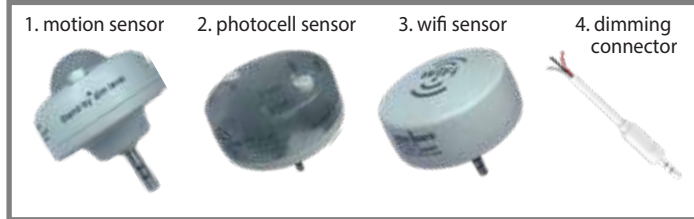

specifications

Consumption	Voltage	CRI	Lens	Heat Sink	L70 hours	Surge Protection	Ambient Temp (F)	Power Factor	UL listing	THC	Beam Angle	Enclosed Fixture Rated
80 W	100 - 277 V ⚡	> 80	clear polycarbonate	aluminum	50,000	4 KV built-in	-40° - 113°	> 0.9	wet location	< 20%	180°	yes

select your lamp

Part Number	Color Temp	Base	Lumen Output	Efficacy
GI-SAL-C400-UL4	5000K	EX39	11,200	140 lm / W

other

Dimensions	Warranty	Gross Weight	Case QTY
8.74" (L) x 4.37" (D)	6 years	3.53 lbs	6 pcs

add your accessories*

Accessories Part Number	Description
1. GI-ACC-MBMS	motion sensor
2. GI-ACC-MBPC	photocell
3. GI-ACC-MBWF	wifi sensor
4. GI-ACC-MBDC	dimming connector

*optional

Features

- ▶ Waterproof and flame retardant casing
- ▶ 50,000 hour LED lifespan based on IES LM-80 results and TM-21 calculations
- ▶ Shatterproof
- ▶ Foldable wings and rotateable base